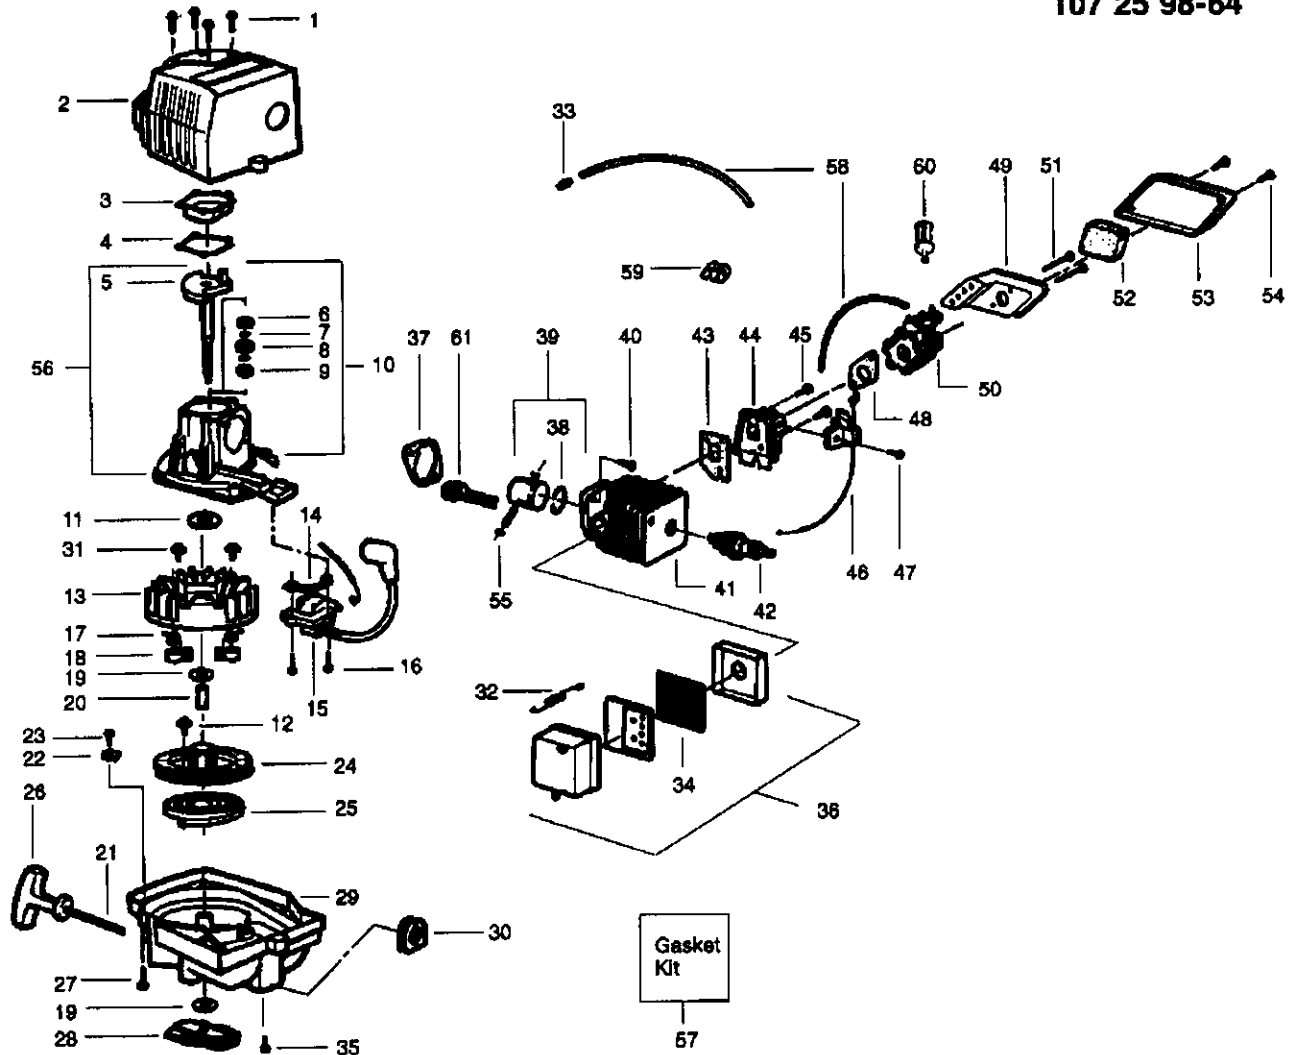

SPAREPARTS

107 25 98-64

Ref.	Part No.	Description	Ref.	Part No.	Description	Ref.	Part No.	Description
1.	530015810	Screw-Shroud	27.	530015886	Screw-Fan Housing	61.	530015849	Screw-Air Box
2.	530038014	Shroud	28.	530014396	Clutch Ass'y. Kit	62.	530029934	Air Filter Foam
3.	530029929	Crankcase Cover	29.	530014635	Fan Housing	63.	530036193	Air Filter Cover
4.	530019181	Gasket-Shrd./C'case	30.	530019182	Grommet	64.	530015635	Screw-A.F. Cover
5.	530014307	Crankshaft Ass'y.	31.	530015882	Screw-Flywheel	65.	530015162	Piston Pin Retainer
6.	530032125	Inner Bearing	32.	530029930	Muffler Spring	66.	★★★★★	C'case & C'shaft Ass'y. (Incl. 5 & 10)-Ser. Ref 1
7.	530015945	Retainer-C'case	33.	530023877	Fuel Line Fitting	67.	★★★★★	Gasket Kit-Service Ref 1
8.	530019179	Crankcase Seal	34.	530036180	Muffler Screen	68.	530069599	Fuel Line Kit (Incl. (Fuel and Vent lines)
9.	530032124	Outer Bearing	35.	530015934	Screw-Fan Hsg./Shrd.	69.	530016103	Retainer Clip
10.	★★★★★	Crankcase Ass'y. (Incl. 6-9)-Ser. Ref. 1	36.	530069352	Muffler Kit	70.	530014362	Fuel Pick-up Ass'y.
11.	530015941	Retaining Ring	37.	530019223	Cylinder Gasket	71.	530069615	Connecting Rod Kit
12.	530016080	Screw-Pulley	38.	530029924	Piston Ring			
13.	530039149	Flywheel Ass'y.	39.	-	Piston Kit (Incl. 38 & 55)			
14.	530036145	Spacer-Ignit. Mod.	40.	530069350	Screw-Cylinder			
15.	530039163	Ignition Module	41.	530015953	Cylinder-Ser. Ref 1			
16.	530015954	Screw-Ignit. Mod.	42.	★★★★★	Type 1			
17.	530047570	Spring-Starter Dog	43.	503235008	Type 2			
18.	530029939	Starter Dog	44.	530019233	Spark Plug (RCJ-8Y)			
19.	530015928	Washer	45.	530037862	Gasket-Cylin./Carb.			
20.	530015930	Flywheel Spacer	46.	530037862	Carb. Adaptor			
21.	530069232	Rope Kit	47.	530018014	Screw-Carb. Adap.			
22.	530015963	Retainer	48.	530014384	Throttle Cable Ass'y.			
23.	530015496	Screw-Retainer	49.	530017775	Screw-Throtl. Cable			
24.	530069353	Starter Pulley Kit	50.	530019194	Gasket-Carb. Adap			
25.	530029395	Starter Spring		530036192	Air Box			
26.	530027569	Starter Handle		-	Carburetor			
				530035306	Type 1 WT 221			
				530069682	Type 2 WT 379			
								Operator's Manual European Scandinavian

✓ = NEW PART NUMBER FOR THIS IPL

* = REFER TO THE SERVICE REFERENCE INDICATED FOR MORE INFORMATION. (LOCATED AT END OF IPL)