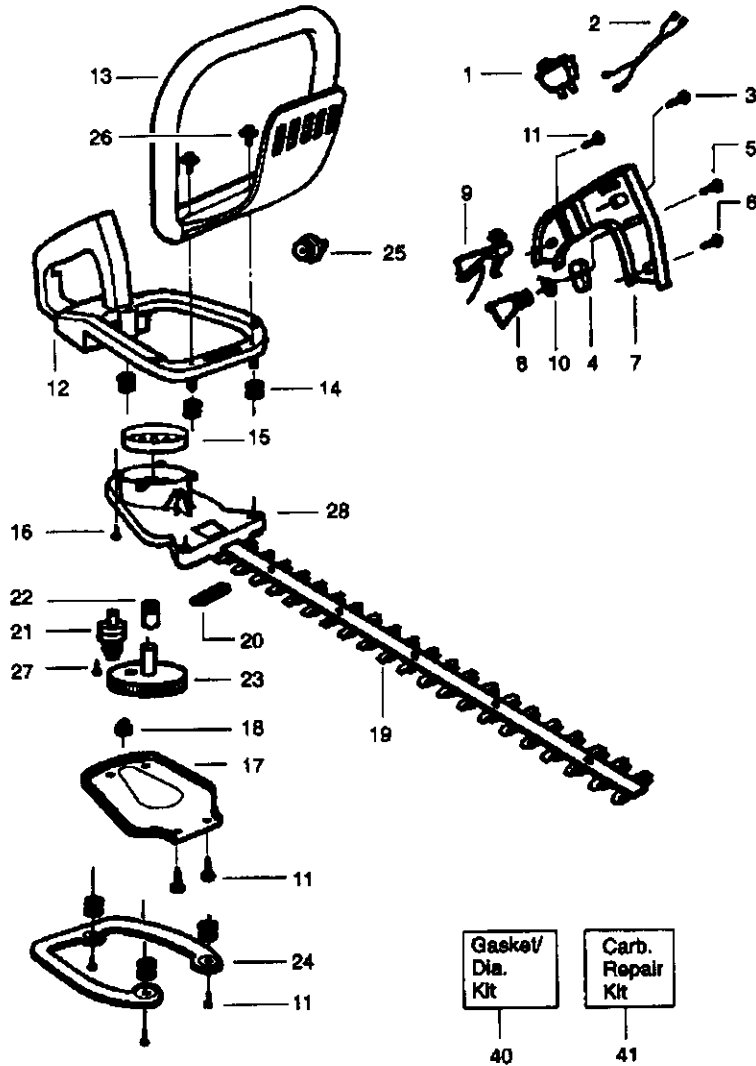

✓ = NEW PART NUMBER FOR THIS IPL

* = REFER TO THE SERVICE REFERENCE INDICATED FOR MORE INFORMATION. (LOCATED AT END OF IPL)

Type 1 - Carburetor Number
#530035306 - WT-221

Type 2 - Carburetor Number
#530069662 - WT-378